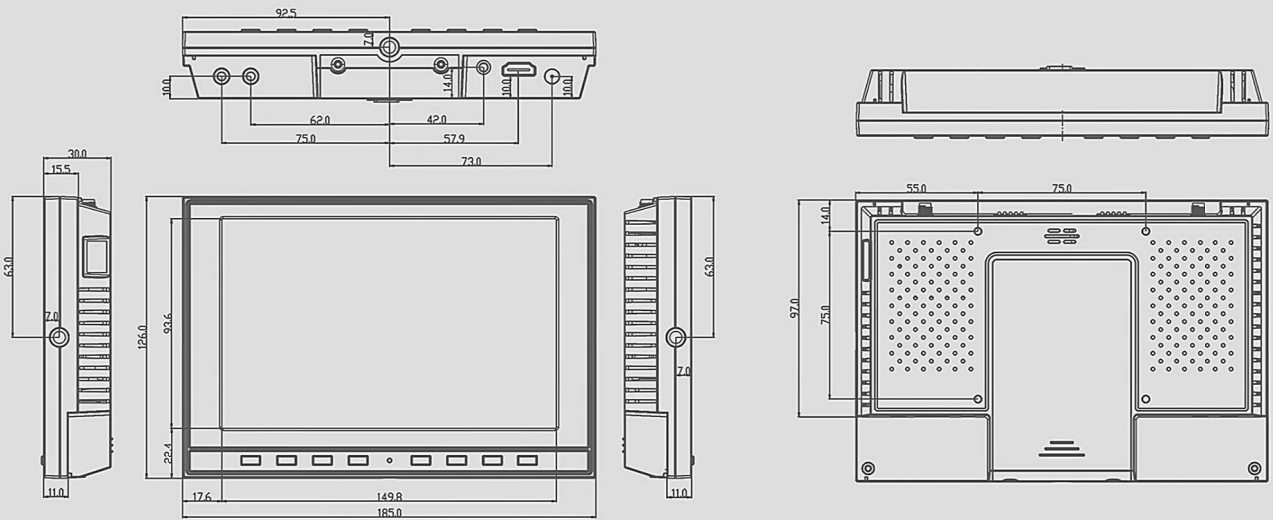

7"

LILLIPUT®

CAMERA=TOP MONITOR

WITH HDMI & AV INPUT

339

Specific Monitor by LILLIPUT with Broadcast Quality for DSLR & Full HD Camcorder
Application for Taking Photos & Making Movies. Strongly Recommend for DSLR Fans & Directors!

- ▶ High resolution: 1280×800
- ▶ High contrast: 800:1
- ▶ High brightness: 400cd/m²
- ▶ Built-in battery & battery level
- ▶ HDMI & AV inputs
- ▶ Foldable sun shade

HDMI® HDCP

OUTLINE DIMENSION

SPECIFICATIONS / ACCESSORIES

DISPLAY	Panel	7" IPS
	Physical Resolution	1280×800
	Aspect Ratio	16:9
	Brightness	400cd/m ²
	Contrast	800:1
INPUT OUTPUT	Viewing Angle	178°/178° (H/V)
	HDMI	1
	AV	1
	AV	1
	Speaker	1
AUDIO	Ear Phone Slot	1
	Full HD	1080p (60/59.94/50/30/29.97/25/24 /23.98/23.976/24sF)
HDMI FORMAT	HD	1080i (60/59.94/50) 1035i (60/59.94) 720p (60/59.94/50/30/29.97/25)
	SD	576p (50)
		576i (50)
		480p (60/59.94)
		486i (60/59.94)
POWER	Current	580mA
	Input Voltage	DC 7-24V
	Battery	Built-in 2600mAh battery
	Battery Plate (optional)	V-mount / Anton Bauer mount / F970 / QM91D / DU21 / LP-E6
ENVIRONMENT	Power Consumption	≤7W
	Operating Temperature	-20℃ ~ 60℃
	Storage Temperature	-30℃ ~ 70℃
DIMENSION	Color	Black
	Dimension(LWD)	185×126×30 mm
	Weight	360g

- VESA battery plate + Battery plate 1 pair
- Mount plate bracket 1 piece
- V-mount / Anton Bauer mount 1 piece
- VESA folding bracket 1 piece
- Li-ion battery 1 piece
- VESA rail slot 1 piece

Note: Due to constant effort to improve products and product features, specifications may change without notice.