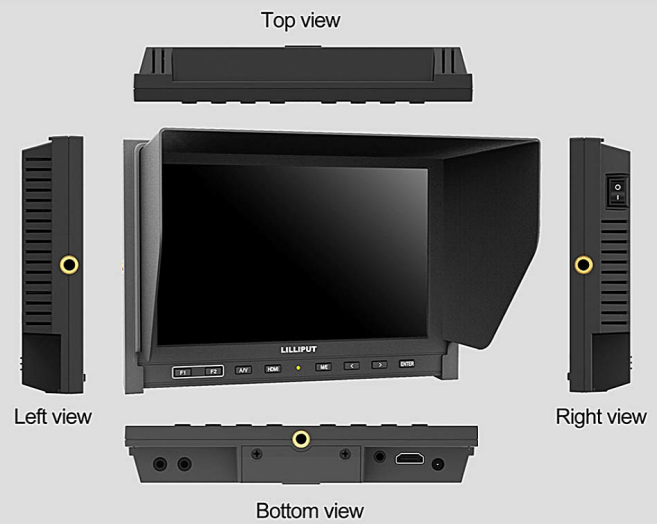

7"

LILLIPUT®

CAMERA=TOP MONITOR

WITH HDMI & AV INPUT

339

Specific Monitor by LILLIPUT with Broadcast Quality for DSLR & Full HD Camcorder
Application for Taking Photos & Making Movies. Strongly Recommend for DSLR Fans & Directors!

- ▶ High resolution: 1280×800
- ▶ High contrast: 800:1
- ▶ High brightness: 400cd/m²
- ▶ Built-in battery & battery level
- ▶ HDMI & AV inputs
- ▶ Foldable sun shade

HDMI® HDCP

OUTLINE DIMENSION

SPECIFICATIONS / ACCESSORIES

DISPLAY	Panel	7" IPS
	Physical Resolution	1280×800
	Aspect Ratio	16:9
	Brightness	400cd/m ²
	Contrast	800:1
INPUT OUTPUT	Viewing Angle	178°/178° (H/V)
	HDMI	1
	AV	1
	AV	1
	Speaker	1
AUDIO	Ear Phone Slot	1
	Full HD	1080p (60/59.94/50/30/29.97/25/24 /23.98/23.976/24sF)
HDMI FORMAT	HD	1080i (60/59.94/50) 1035i (60/59.94) 720p (60/59.94/50/30/29.97/25)
	SD	576p (50)
		576i (50)
		480p (60/59.94)
		486i (60/59.94)
POWER	Current	580mA
	Input Voltage	DC 7-24V
	Battery	Built-in 2600mAh battery
	Battery Plate (optional)	V-mount / Anton Bauer mount / F970 / QM91D / DU21 / LP-E6
ENVIRONMENT	Power Consumption	≤7W
	Operating Temperature	-20℃ ~ 60℃
	Storage Temperature	-30℃ ~ 70℃
DIMENSION	Color	Black
	Dimension(LWD)	185×126×30 mm
	Weight	360g

- VESA battery plate + Battery plate 1 pair
- Mount plate bracket 1 piece
- V-mount / Anton Bauer mount 1 piece
- VESA folding bracket 1 piece
- Li-ion battery 1 piece
- VESA rail slot 1 piece

Note: Due to constant effort to improve products and product features, specifications may change without notice.